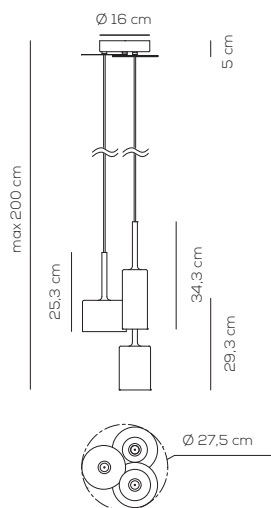

Typology: suspension lamp

Ratings

- G4
- Diffused light
- Surface installation over holes
- Switch mode: on-off
- Metal body, chrome
- Clear or coloured diffuser

SP SPILL 3

kg 1.8 m³ 0.05

Product code composition

SPILLRAY / DRIVER NOT DIMMABLE INCLUDED

Type	Article	Colours	Finish	Source
SP	SPILL 3	CS crystal	CR chrome	G4L G43xMax 1,5W 12Vdc LED included
		RS red		
		GR grey		
		BR metallic bronze		

CE IP20 LED 90-264V_{ac}
example composition code SP SPILL3 BR CR G4L